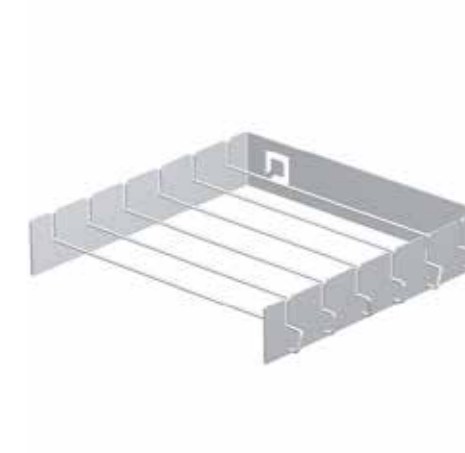

Finally a simple solution for burned or one-sided cooked skewers. Prepare your skewers in advance, put the holder on the grill of your Flame or Glow, put in the skewers and success is guaranteed.

Article number : 900901905
EAN-code : 8718469900268
Product size : 372x372x75
Box size : 410x410x80
Weight : 2,2
Materials : Inox
Colors : Inox